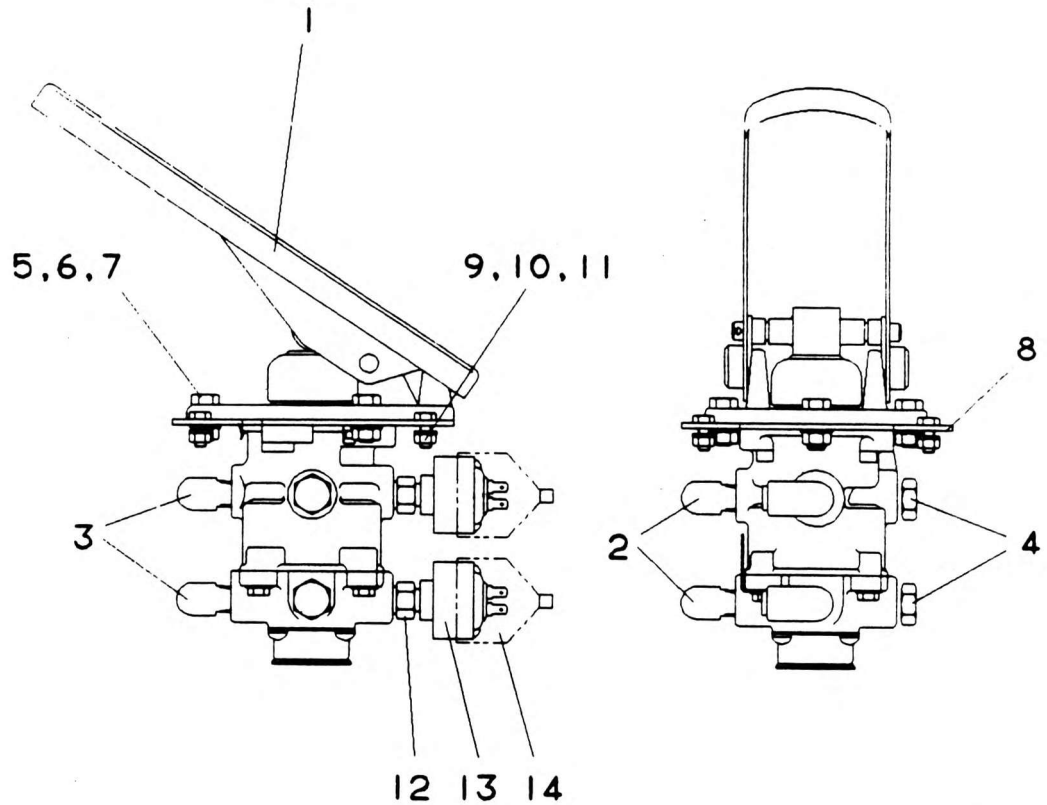

FOOTBRAKE VALVE ASSEMBLY

NO.	PART NO.	QTY.	DESCRIPTION	NO.	PART NO.	QTY.	DESCRIPTION
1	8869645	1	Footvalve	14	7-172-990005	2	Boot
2	7-443-991028	2	Elbow Adaptor	+ See further breakdown in this group			
3	7-443-991027	2	Elbow Adaptor				
4	13052	2	Plug 1/4" NPT Dry				
5	7045203	3	Screw Hex Head M8 x 20 Long				
6	7066537	3	Washer Plain M8				
7	7069201	2	Nut Hex M8				
8	6-705-991562	1	Plate Brake Pedal				
9	7045104	4	Screw Hex Head M6 x 16 Long				
10	7066536	4	Washer Plain M6				
11	7069102	4	Nut M6				
12	7-445-060450	2	Reducer				
13	8866088	2	Switch Stoplight				